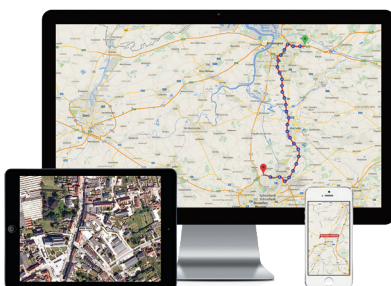

GEOTRACER
TO PROTECT & TO MANAGE

TRACK & TRACE, FLEET MANAGEMENT & ANTI-THEFT SYSTEM

MANAGE AND PROTECT MOBILE OBJECTS AGAINST THEFT

For GeoTracer it is a priority to secure and map all of your assets: in addition to anti-theft systems for your truck, machine, car, oldtimer, moto... we also have the means to protect or follow up other objects.

YOUR BENEFITS

BUDGET-FRIENDLY

- ✓ **Overview of your material***
Via the GeoTracer mobile app, you can consult the position of your material on your smartphone.
- ✓ **Alarm notification in case of theft***
In the application you can also manage the alarms: for example, you can be notified if unwanted movements occur (depending on the configuration and location*).
- ✓ **Autonomous, waterproof and easy to install yourself**
The waterproof unit is easy to install yourself (plug & play). Please make sure to install the unit in a well-hidden place.
The compact unit operates on internal batteries with a long lifespan. When it is time to replace the batteries, you will receive a notification.