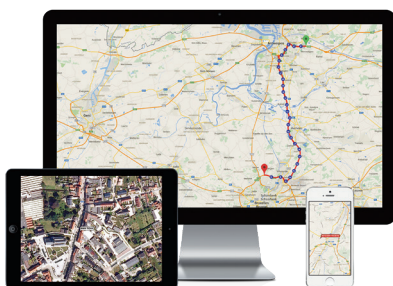

GEOTRACER

TO PROTECT & TO MANAGE

TRACK & TRACE, FLEET MANAGEMENT & ANTI-THEFT SYSTEM

MANAGE YOUR YOUR EQUIPMENT WITH **RFID**

RFID stands for "Radio Frequency IDentification": we use wireless communication to locate your equipment.

CLEAR AND EFFICIENT

Losing the overview of your equipment/tools is sometimes unavoidable. GeoTracer's software based on the RFID technology keeps you informed of the current location of your equipment at all times.

GeoTracer offers a broad range of RFID tags in various forms and formats.

YOUR BENEFITS

**LESS THAN
1 EURO*
PER DAY**

- ✓ **Keep the overview**
The RFID technology enables us to offer you a clear picture of where any kind of equipment or tool is located. An RFID receiver in your vehicle or on your site captures the RFID signal, and enables you to locate your equipment on a map.
- ✓ **Save time and money**
Save time when searching for equipment: our software allows you to see at a glance where everything is located, as well as the history and the associated vehicle.
- ✓ **Protected against theft**
For any tools that have mysteriously gone missing, you can check where they were last detected.