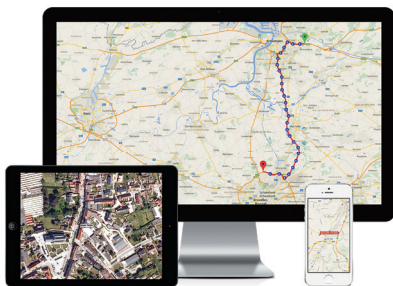

GEOTRACER

we manage & protect

TRACK & TRACE, FLEET MANAGEMENT & ANTI-THEFT SYSTEM

PROTECT AND MANAGE YOUR FLEET WITH **TRACKING**

The GeoTracer Track & Trace system is the optimal solution for managing and securing your fleet! In addition, we offer various options with clear reporting for a simplified administration.

CLEAR AND EFFICIENT

Do you also waste too much time getting an overview of your fleet, and are you making unnecessary costs in the meantime? Increase your efficiency thanks to the GeoTracer Track & Trace system: you will always know where each one of your vehicles is! In our user-friendly application you can consult a global overview in real time, as well as the route history. Moreover, you can make a separation between the use of the vehicle for work and the use for private life, and it is possible to verify the Kilometre Charge.